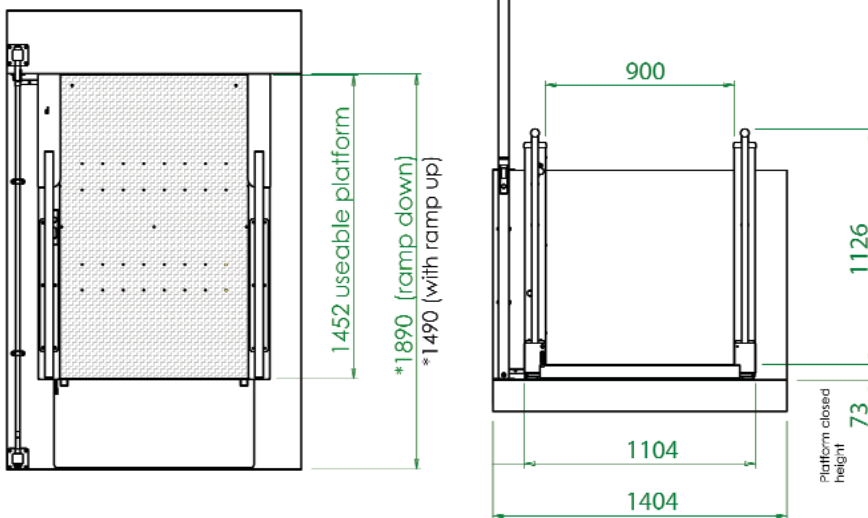

Dimensions

Plan view

Elevation

INVALIFTS LTD.

Denham House
120 Long Street
Atherstone
Warwickshire
CV9 1AF UK

Tel: 0845 4682543

Fax: 0845 0061275

Email: sales@invalifts.com

Web: www.invalifts.com